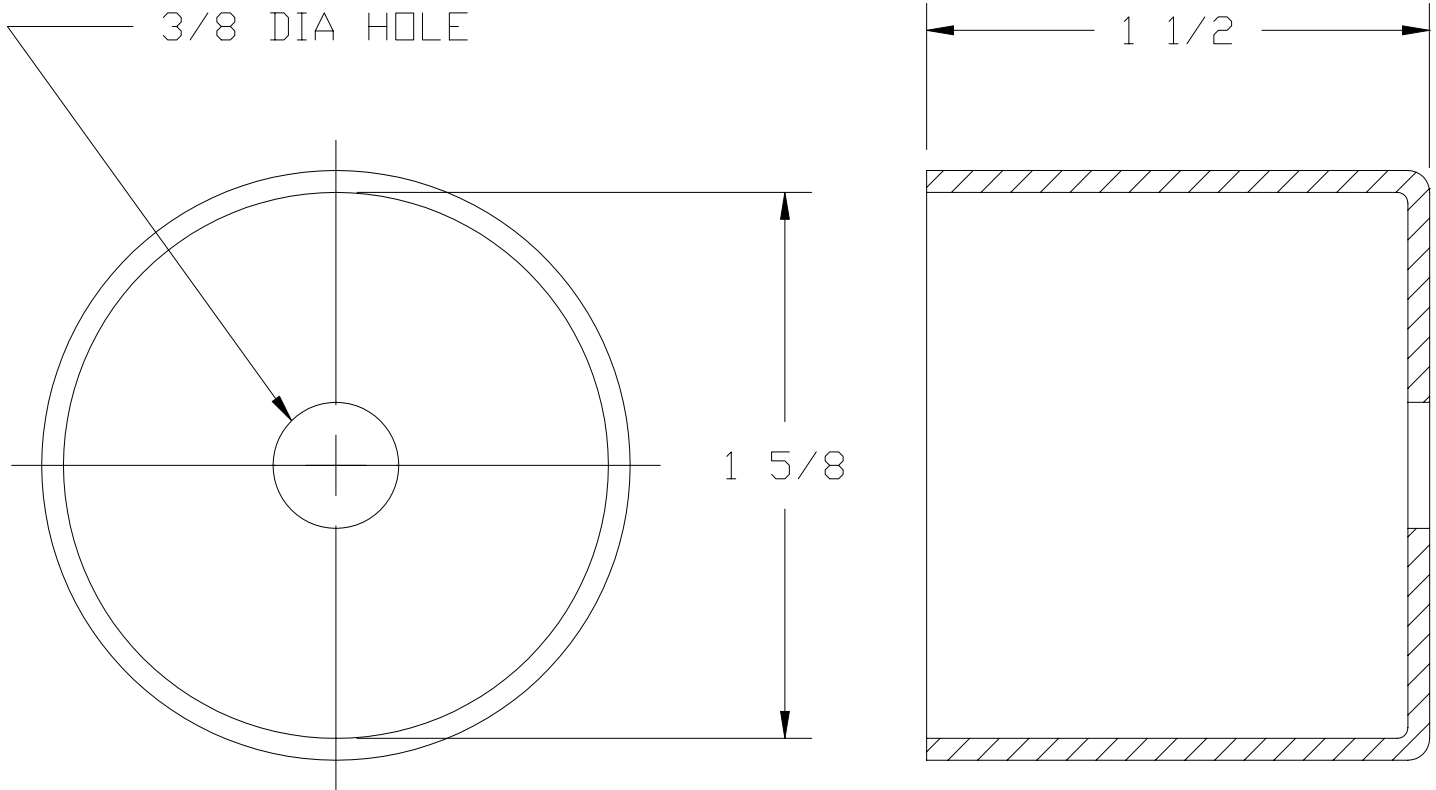

Insulating Boot

Recommended especially for 110Vac & 250Vac models, or any other classic ('SC') Sonalert[®] model where terminal insulation is desired.

Material: Vinyl Color: Black